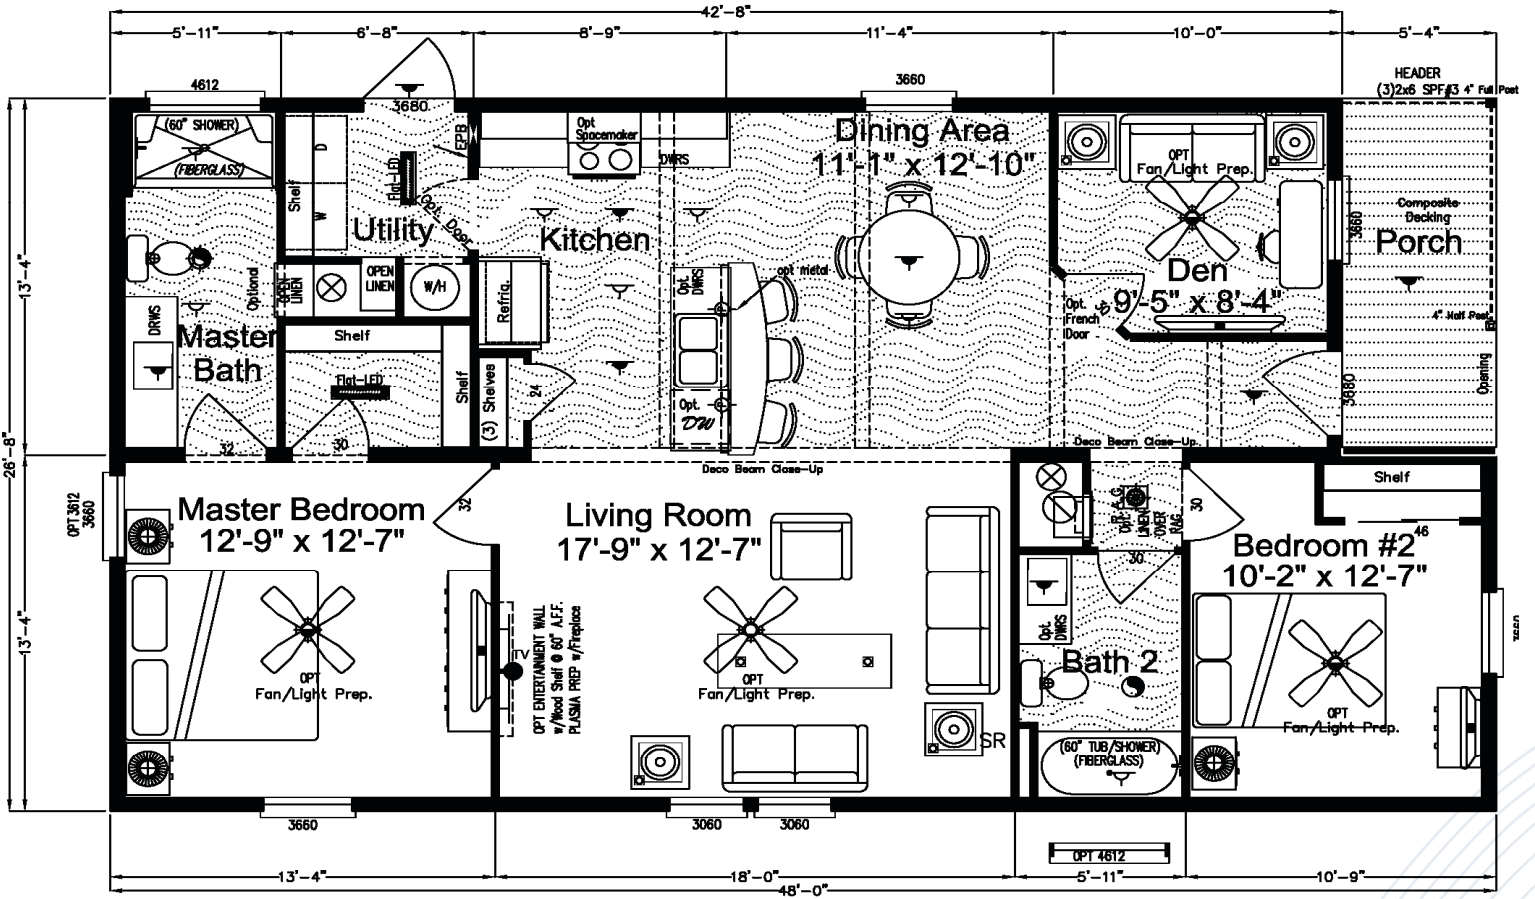

The Levy

Home Features

1,286 Sq. Ft. | 2 Bedrooms/2 Bathroom | Palm Harbor
 Large Eat-In Kitchen w/Island | Separate Den Area

561.732.1050 | SEAMEADOWFL.COM
 4290 Royal Manor Blvd., Boynton Beach, FL 33436